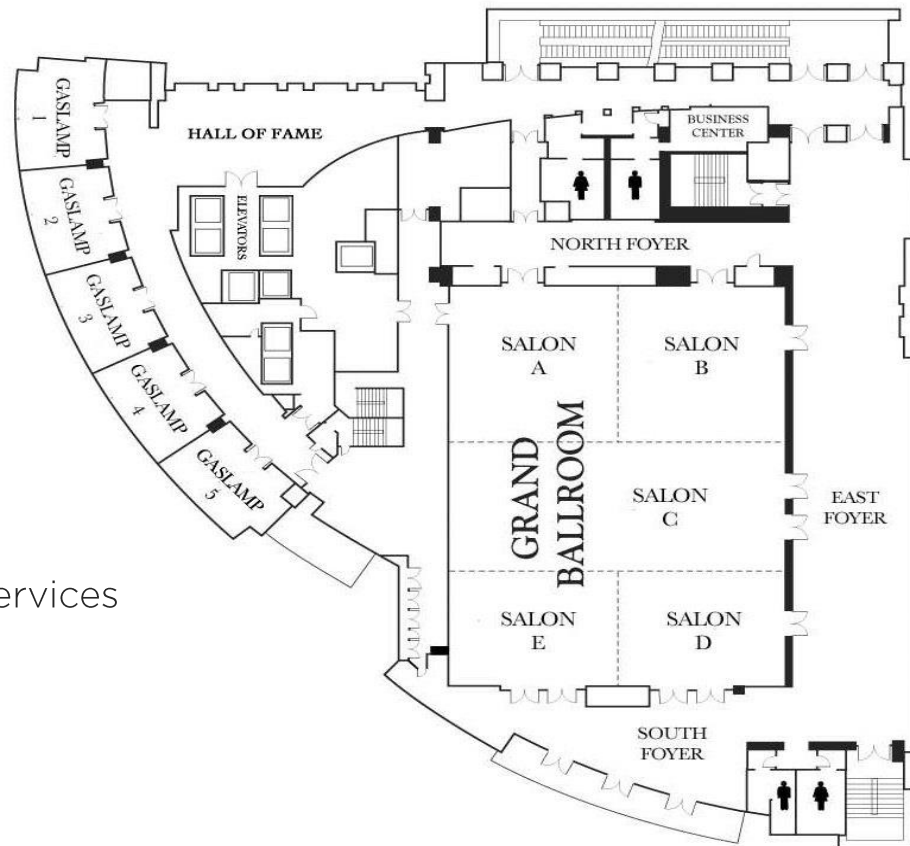

## LEVEL FOUR

- Grand Ballroom
- Gaslamp 1 through 5
- Hall of Fame
- The UPS Store - business services
- Sky-bridge to PetCo Park